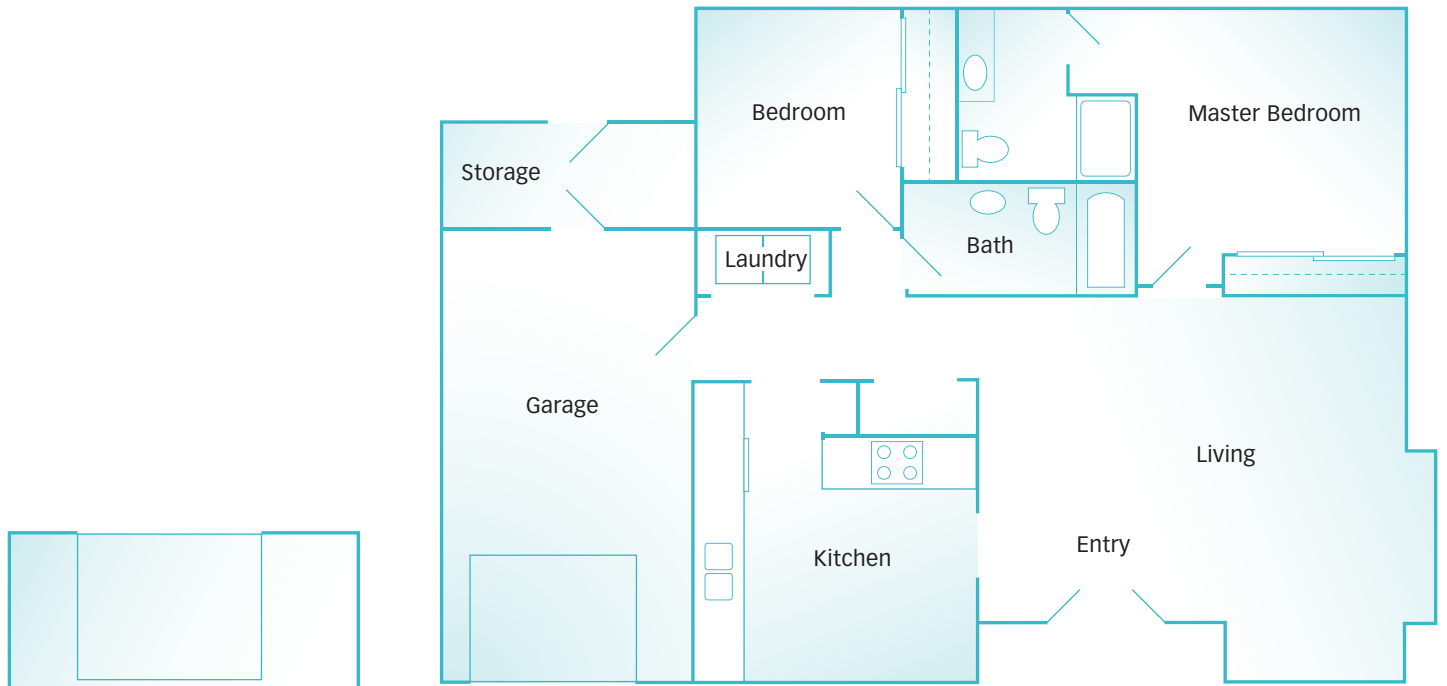

COTTAGES & WESLEY VIEW

Sample Floor Plans

COTTAGE 102 Living Area 1,127 sq. ft.

Charming Cottages

Sizes range from 800 to 2,700 sq. ft.

- Independent homes and duplexes, some with basements
- Yard service except garden beds
- All appliances included
- Electric/gas heat pump with A/C
- Internet accessible

Wesley View Townhomes

- Three-story building with 15 units
- All appliances included
- Indoor parking on separate level
- Additional storage space provided
- Internet accessible

WESLEY VIEW 1,100 sq. ft.