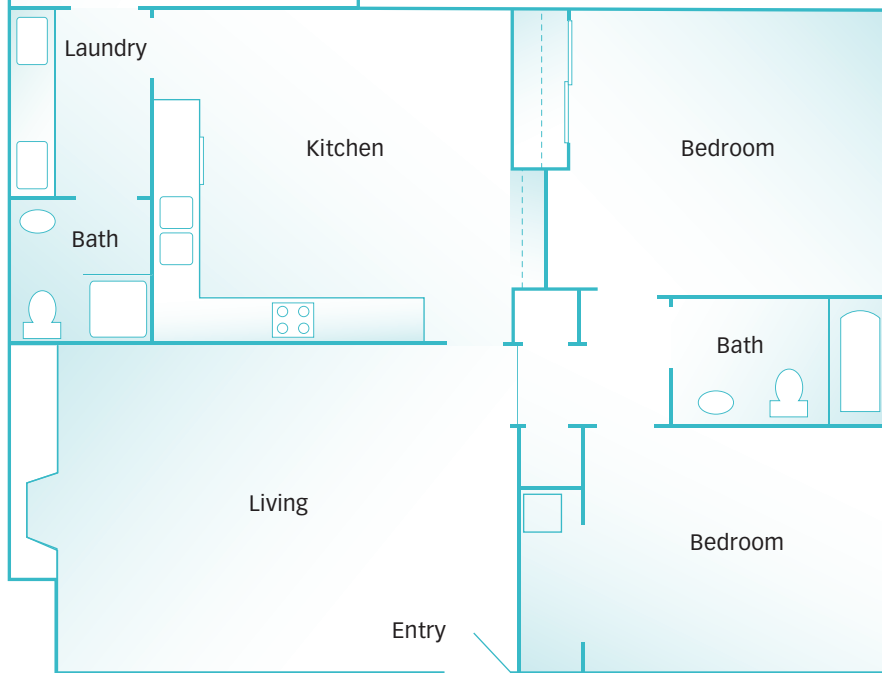

COTTAGES & WESLEY VIEW

Sample Floor Plans

COTTAGE 102 Living Area 1,127 sq. ft.

Charming Cottages

Sizes range from 800 to 2,700 sq. ft.

- Independent homes and duplexes, some with basements
- Yard service except garden beds
- All appliances included
- Electric/gas heat pump with A/C
- Internet accessible

Wesley View Townhomes

- Three-story building with 15 units
- All appliances included
- Indoor parking on separate level
- Additional storage space provided
- Internet accessible

WESLEY VIEW 1,100 sq. ft.

COTTAGE 11 Living Area 1,206 sq. ft.

COTTAGE 36 Living Area 1,092 sq. ft.

815 South 216th Street
Des Moines, WA 98198
206.824.5000

866-WESLEY-0
(866-937-5390) toll-free
www.wesleyhomes.org

WESLEY HOMES