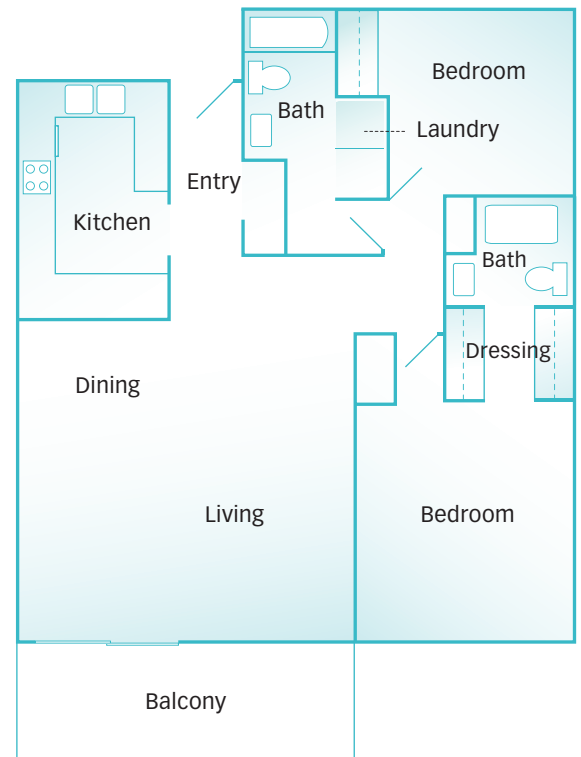

COTTAGES & WESLEY VIEW

Sample Floor Plans

COTTAGE 102 Living Area 1,127 sq. ft.

Charming Cottages

Sizes range from 800 to 2,700 sq. ft.

- Independent homes and duplexes, some with basements
- Yard service except garden beds
- All appliances included
- Electric/gas heat pump with A/C
- Internet accessible

Wesley View Townhomes

- Three-story building with 15 units
- All appliances included
- Indoor parking on separate level
- Additional storage space provided
- Internet accessible

WESLEY VIEW 1,100 sq. ft.