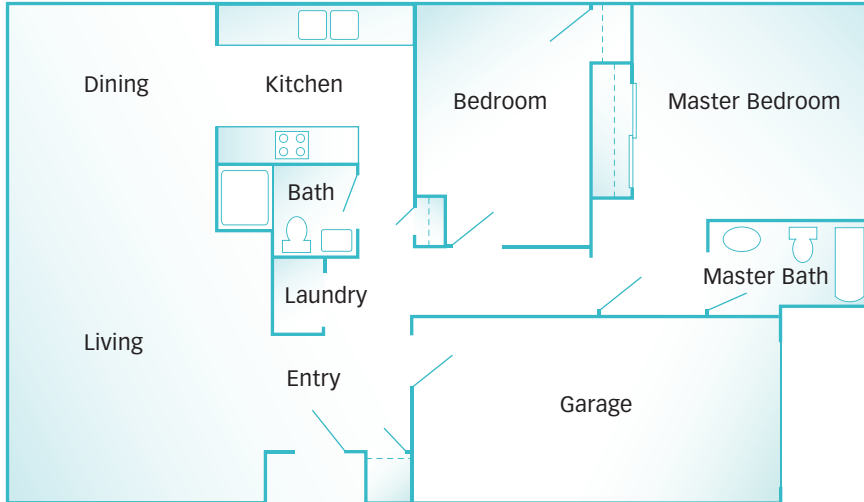

COTTAGES & WESLEY VIEW

Sample Floor Plans

COTTAGE 102 Living Area 1,127 sq. ft.

Charming Cottages

Sizes range from 800 to 2,700 sq. ft.

- Independent homes and duplexes, some with basements
- Yard service except garden beds
- All appliances included
- Electric/gas heat pump with A/C
- Internet accessible

Wesley View Townhomes

- Three-story building with 15 units
- All appliances included
- Indoor parking on separate level
- Additional storage space provided
- Internet accessible

WESLEY VIEW 1,100 sq. ft.