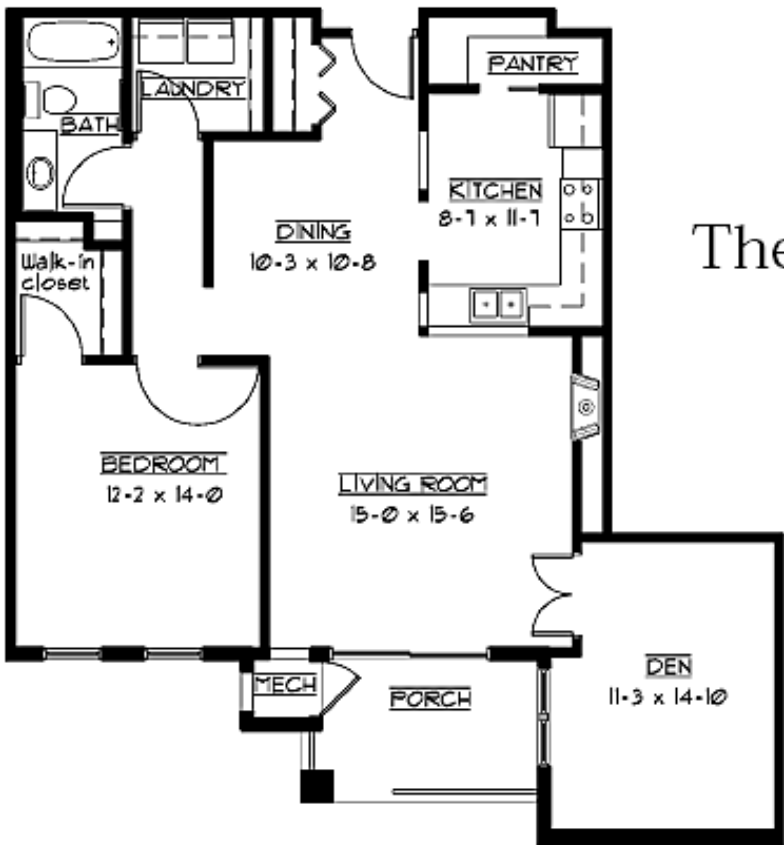

Brownstone Apartments

The Baker
1364 SQ FT

The Jefferson
1096 SQ FT

The Rainier

1461 SQ FT

The Adams

1495 SQ FT